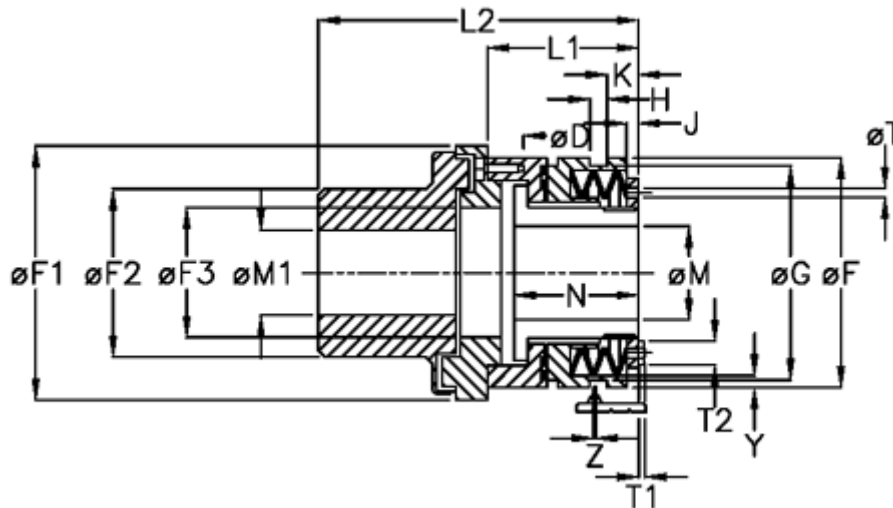

Article number: 46922543

Description: Torque limiter Safelifting D 25 L

Measures

D	= 6xM5	H	= 9	T1	= 4.0
Disc spring mounting	= 5x1L	J	= 6.0	T2	= 8
Disc spring version	= L - heavy	K	= 12.0	Y	= 2
F	= 82	L1	= 52.0	Z	= 0.0
F1	= 112	L2	= 138.0		
F2	= 79	M1 max	= 35		
F3	= 50	M max	= 25		
G	= 73.0	M min	= 10		